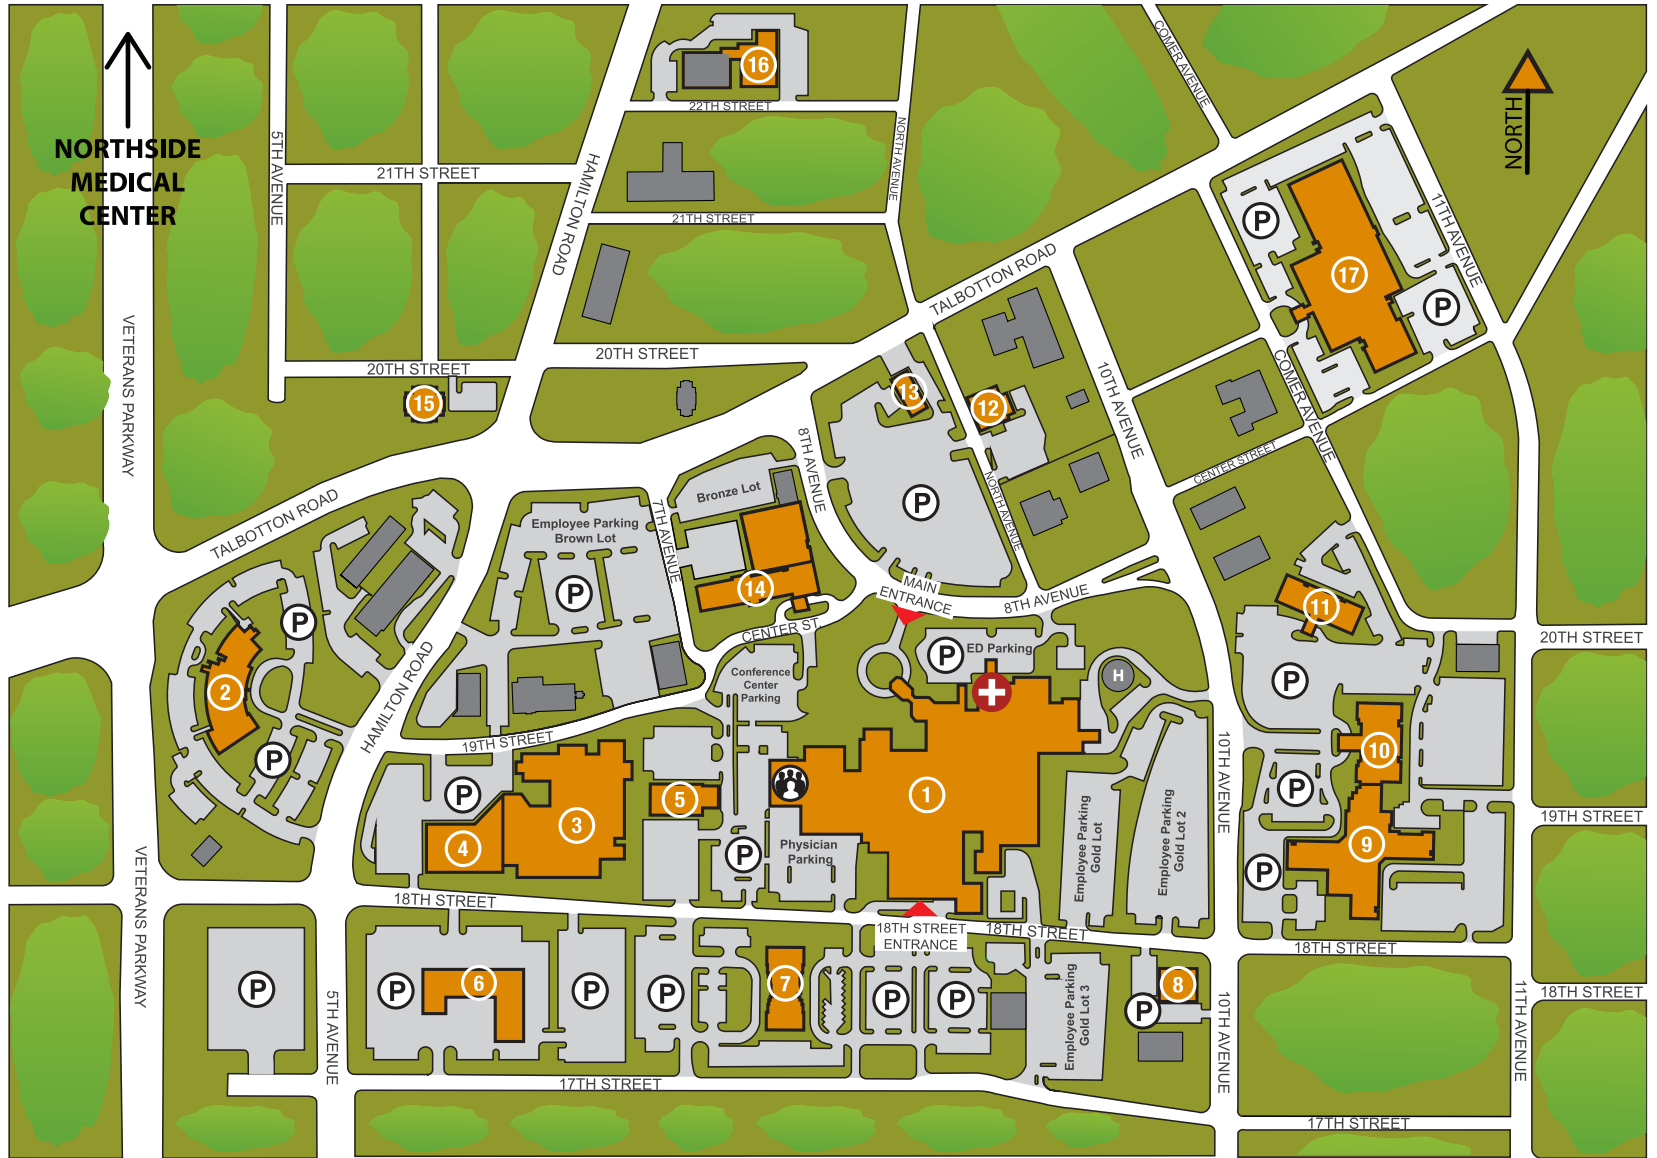

-  EMERGENCY
-  Visitor Parking
-  Conference Center
-  1 Piedmont Columbus Regional Midtown Campus 710 Center Street
-  2 John B. Amos Cancer Center
-  3 Midtown Medical Center West  
Wound Center  
Columbus Specialty Hospital
-  4 Columbus Clinic
-  5 Professional Tower
-  6 Doctors Medical Park
-  7 705 Building
-  8 Surgical Associates
-  9 1800 Building
-  10 1900 Building
-  11 2000 Building
-  12 Tree of Life
-  13 Columbus Regional Research Institute
-  14 Corporate Center  
Columbus Regional Medical Foundation
-  15 Ronald McDonald House
-  16 Breast Care Center
-  17 Health and Human Services Building

Midtown Campus